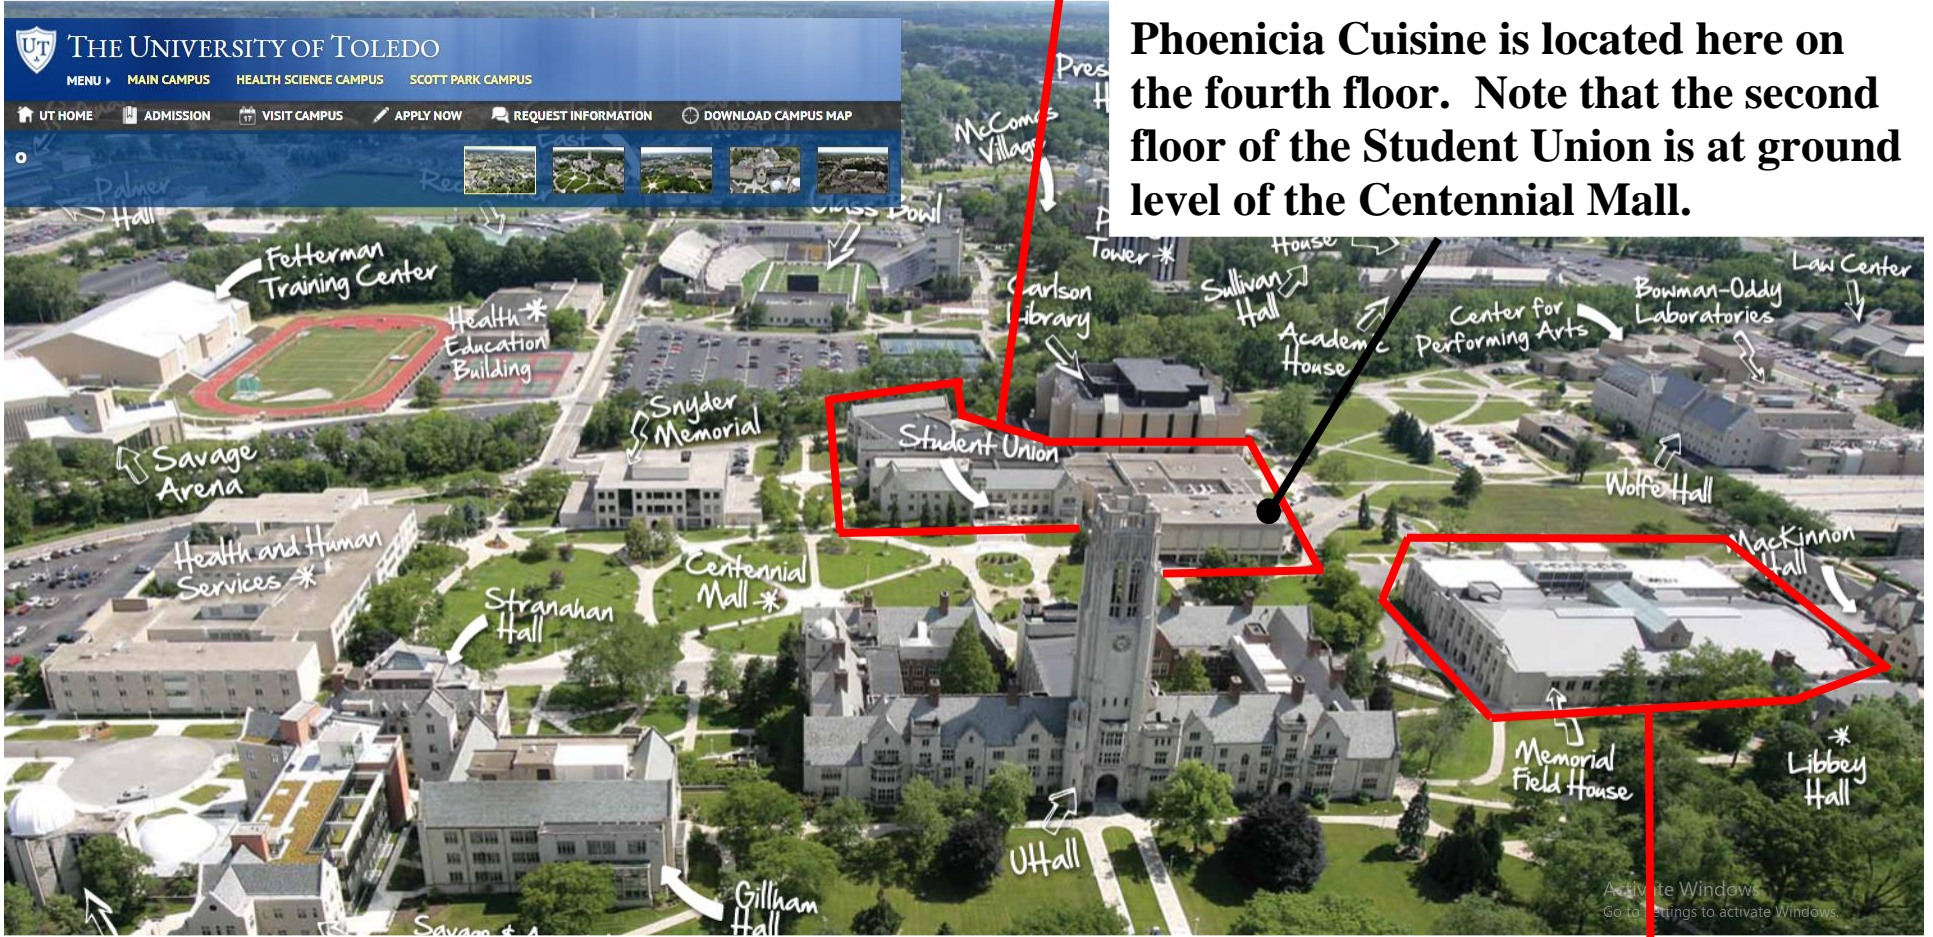

↑ South

Lancelot Thompson Student Union

Phoenicia Cuisine is located here on the fourth floor. Note that the second floor of the Student Union is at ground level of the Centennial Mall.

↓ North

Memorial Field House

This view is from W Bancroft St, which is the northern boundary of the campus.