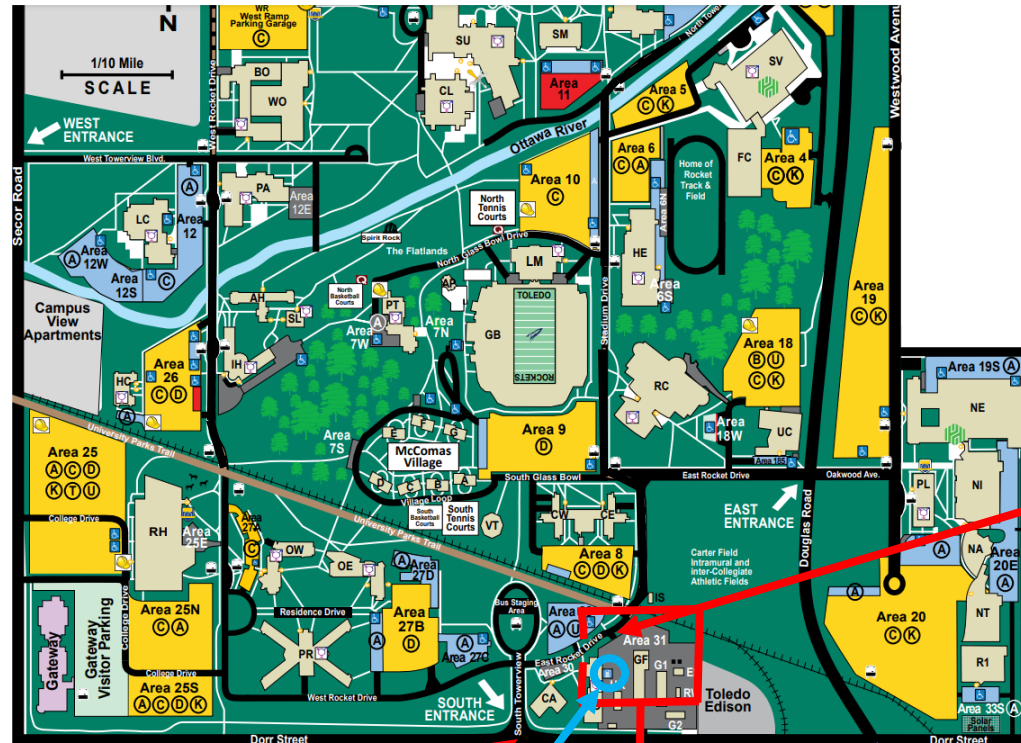

There are several ways to get to the Electric Vehicle Charge Station on Main Campus. From Secor Rd, turn east onto Dorr St. From Dorr St, turn left onto South Towerview. From South Towerview, turn right onto East Rocket Dr. Turn right into Area 31 from East Rocket Dr. The charge station will be to your right. Another way would be to head south on Stadium Dr. Turn left onto East Rocket Dr and then follow East Rocket Dr to the right. Turn right into Area 31 from East Rocket Dr.

Turn Here

Area 31

Electric Vehicle Charge Station

Enter Here